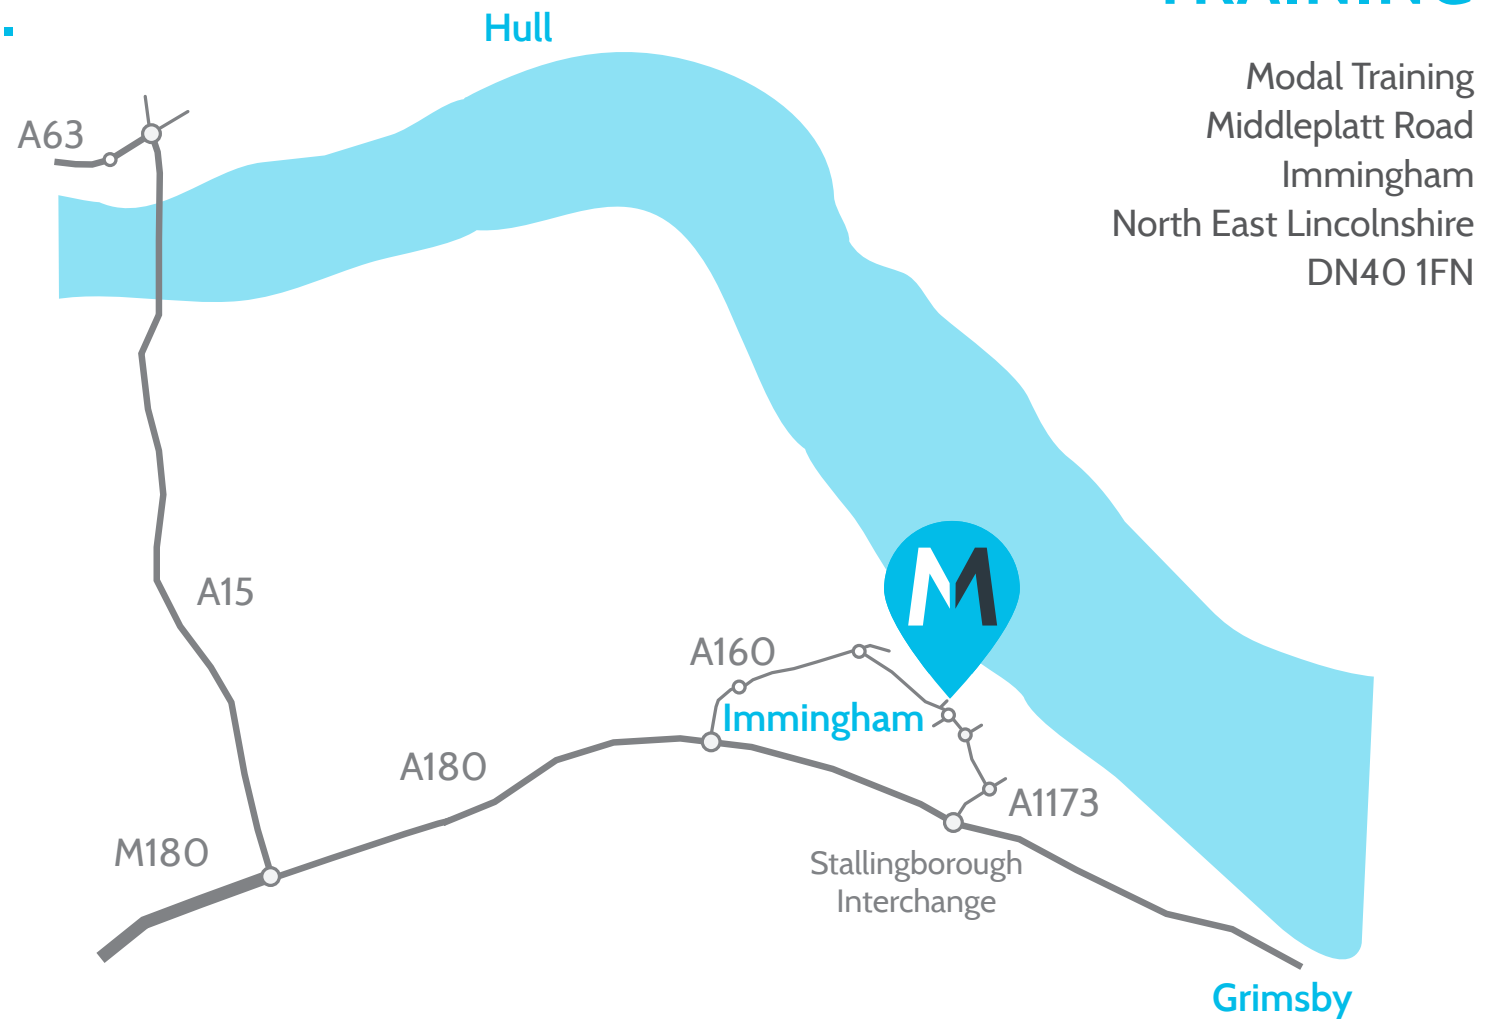

MODAL TRAINING

How to find us...

On the A180 take the Stallingborough Interchange onto the A1173, signposted towards Immingham and Stallingborough.

At the roundabout, take the exit, signposted towards Immingham.

At the next roundabout take the first exit (straight on) signposted for the Docks (West Gate) and Container Terminal.

At the next roundabout take the second exit signposted for the M180 and Humber Bridge.

Take your next right onto Middleplatt Road, Modal Training will be on your right hand side.

Modal Training
Middleplatt Road
Immingham
North East Lincolnshire
DN40 1FN

modaltraining.co.uk